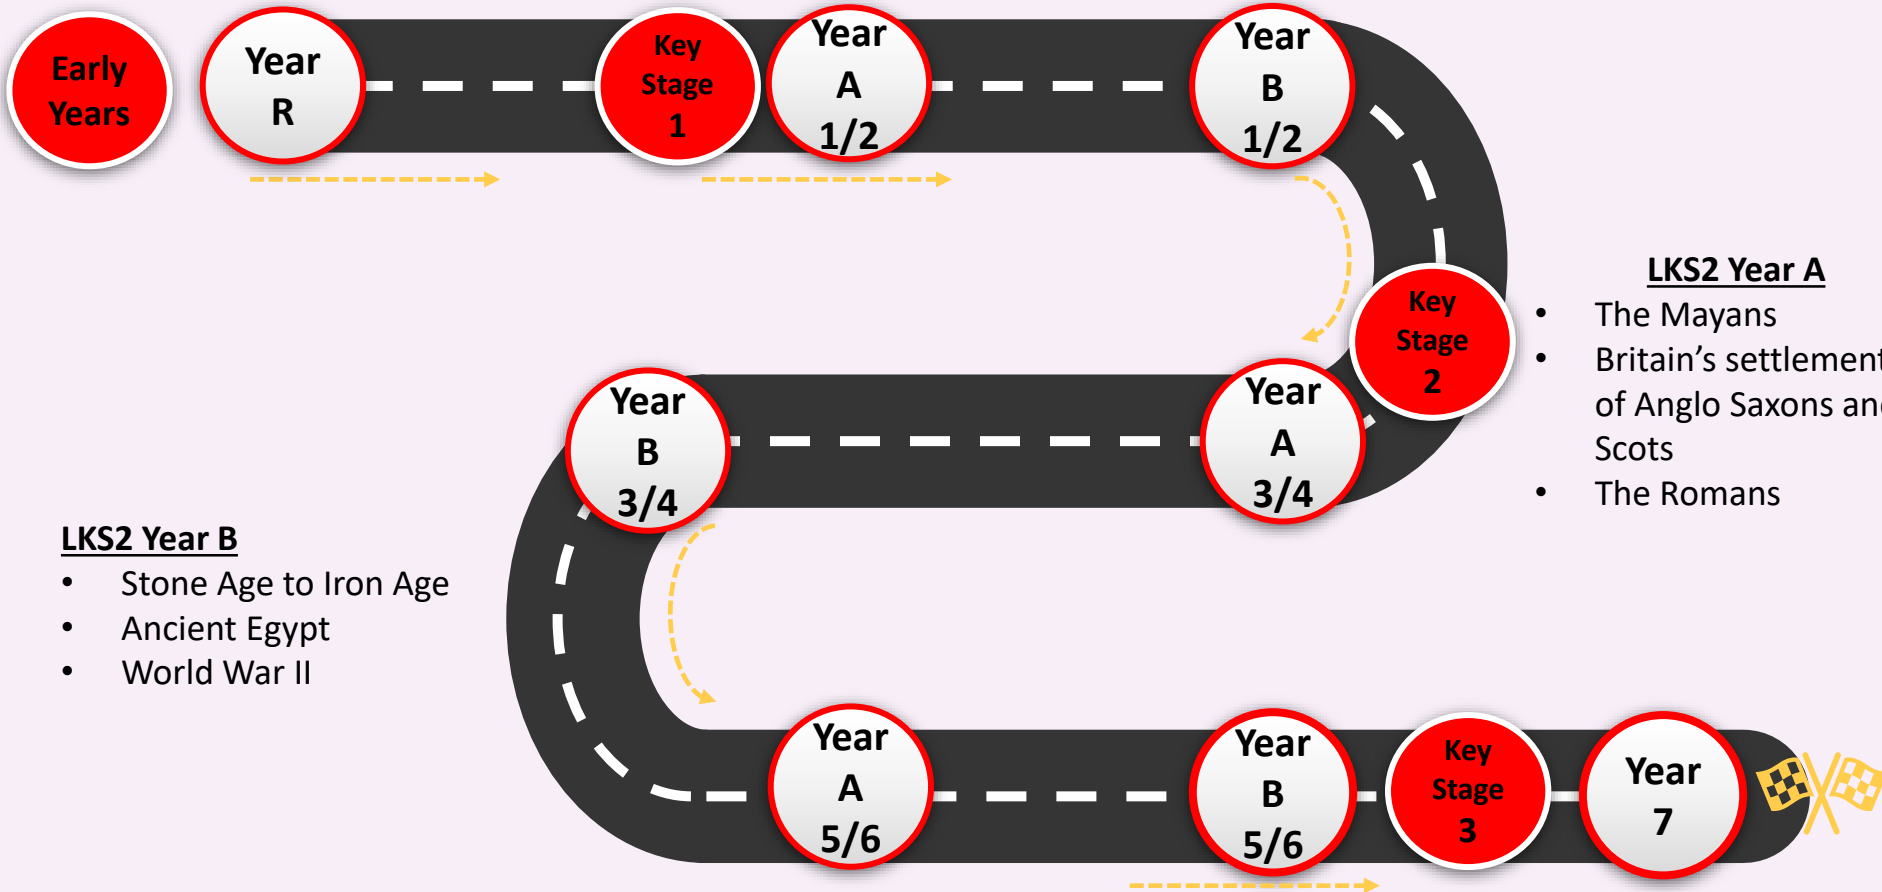

Whole School Curriculum Road Map for History

EYFS

- All About Me
- Dinosaurs- Mary Anning
- Traditional Tales
- Under the Sea/Pirates
- All Around Me

KS1 Year A

- Toys
- Castles
- Seaside Holidays in the Past

KS1 Year B

- The Great Fire of London
- Polar Explorers
- Hallaton History

LKS2 Year B

- Stone Age to Iron Age
- Ancient Egypt
- World War II

LKS2 Year A

- The Mayans
- Britain's settlements of Anglo Saxons and Scots
- The Romans

UKS2 Year A

- Ancient Greeks
- World War I
- Vikings and Anglo Saxons

UKS2 Year B

- The Victorians – Industrial Revolution
- The Shang Dynasty
- War of the Roses – fall of the House of York